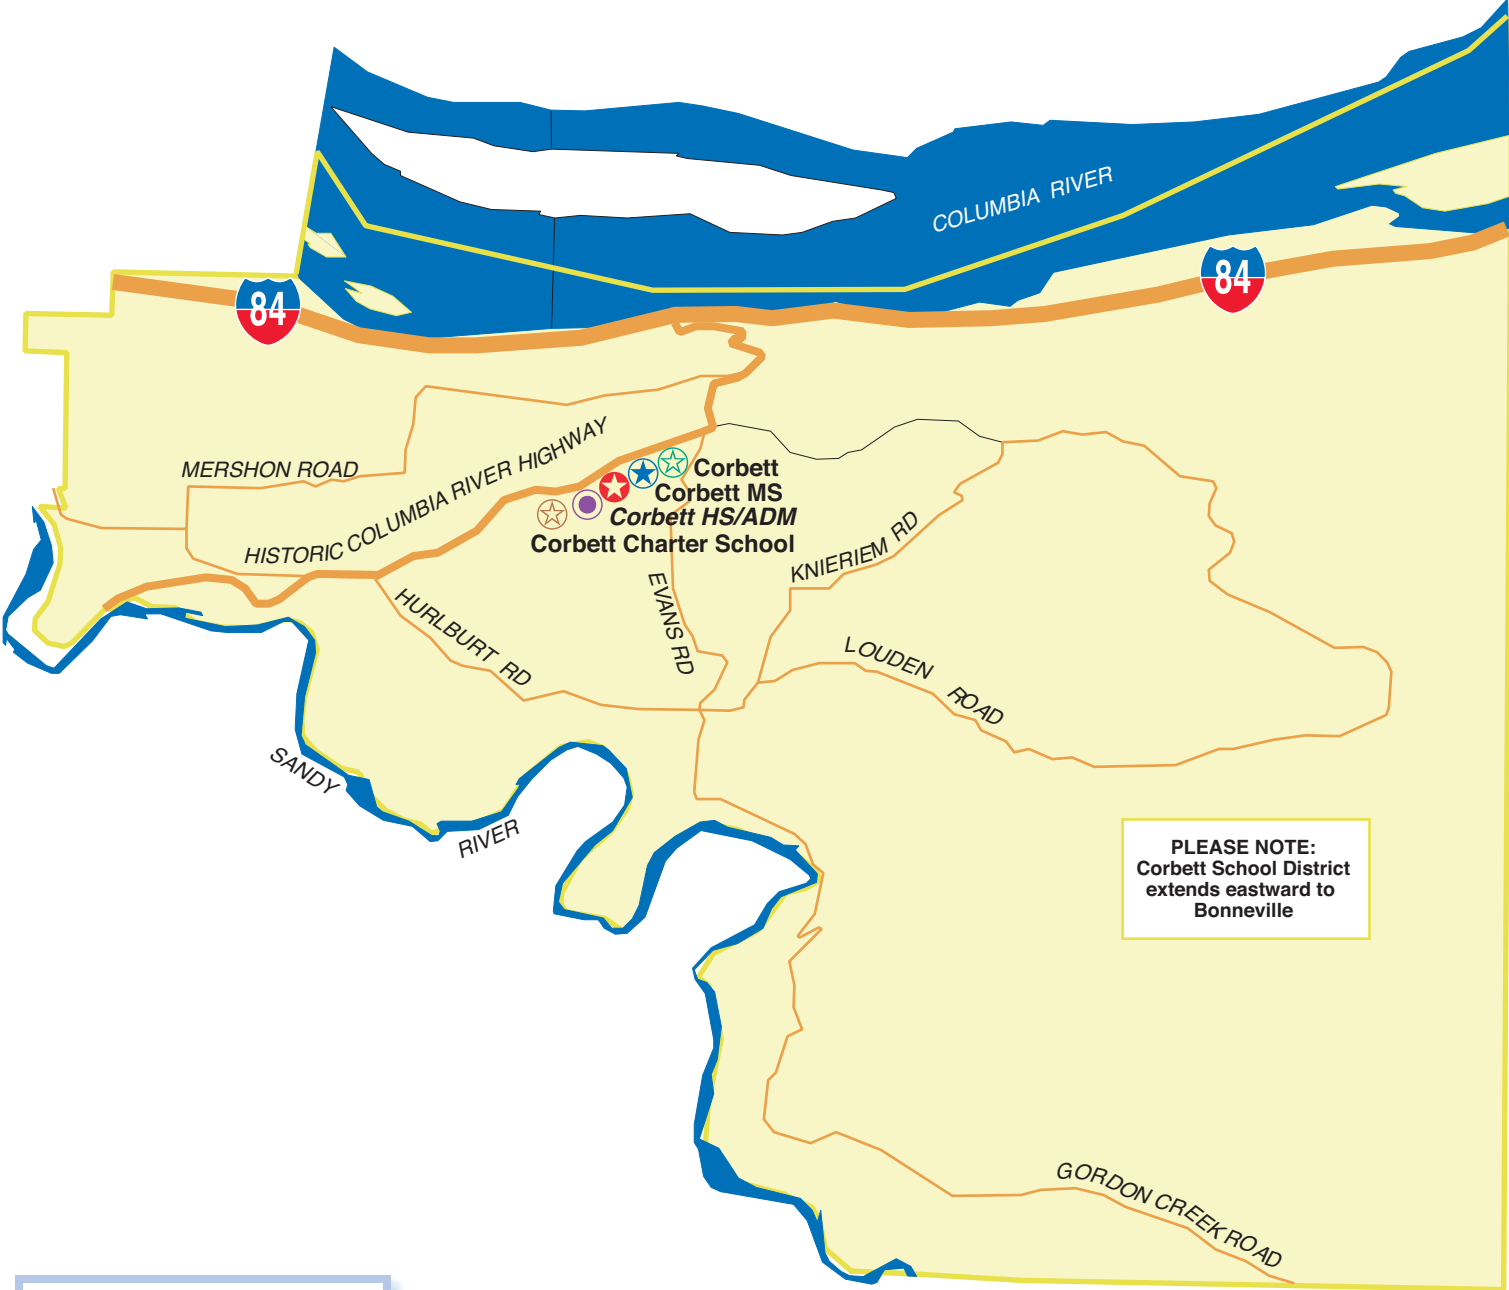

Corbett

PLEASE NOTE:
Corbett School District
extends eastward to
Bonneville

- Elementary School
- Middle School
- High School
- Other
- Administration Bldg.

Corbett School District:

Administrative Office:
35800 E. Historic Columbia River Highway
Corbett, 97019
Phone: 503-695-3612
Fax: 503-695-3641

All addresses are located in Corbett unless otherwise noted.
* Center for Advanced Learning is operated jointly by Centennial, Corbett, Gresham-Barlow, and Reynolds School Districts
** All area codes are 503, unless noted otherwise