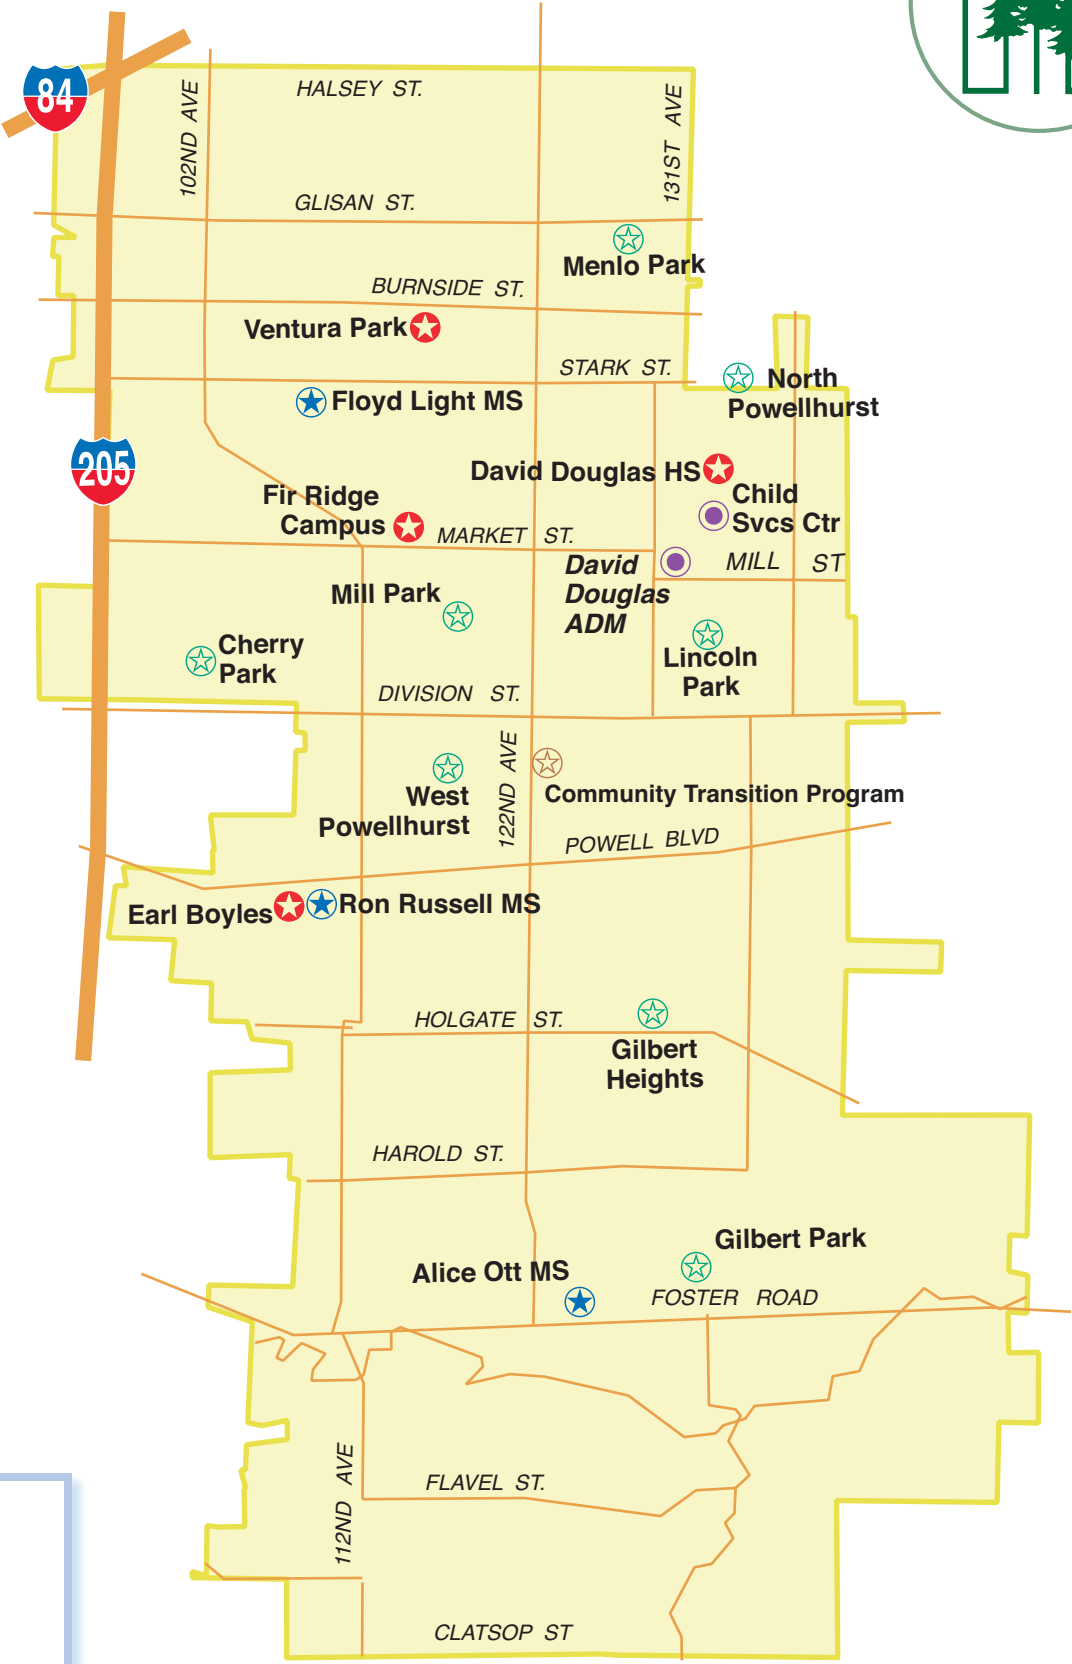

David Douglas

- Elementary School
- Middle School
- High School
- Other
- Administration Bldg.

David Douglas School District:

Administrative Office:
 1500 S.E. 130th Avenue
 Portland, 97233
 Phone: 503-252-2900
 Fax: 503-261-8208

Enrollment: 10,500
 High Schools: 1
 Middle Schools: 3
 Elementary Schools: 10
 Other: 2

Website: www.ddouglas.k12.or.us

David Douglas #40

			Phone**	Fax**
Alice Ott Middle	6-8	12500 SE Ramona St. 97236	256-6510	261-8403
Cherry Park	K-5	1930 SE 104th Ave. 97216	256-6501	261-8428
Community Transition Program	16-21 yrs	2900 SE 122nd Ave. 97236	256-6549	261-8468
David Douglas High	9-12	1001 SE 135th Ave. 97233	261-8300	261-8399
Earl Boyles	K-5	10822 SE Bush St. 97266	256-6554	261-8437
Fir Ridge Campus	9-12	11215 SE Market St. 97216	256-6530	261-8433
Floyd Light Middle	6-8	10800 SE Washington St. 97216	256-6511	261-8423
Gilbert Heights Elementary	K-5	12839 SE Holgate Blvd. 97236	256-6502	261-8454
Gilbert Park Elementary	K-5	13132 SE Ramona St. 97236	256-6531	261-8413
Lincoln Park Elementary	K-5	13200 SE Lincoln St. 97233	256-6504	261-8444
Menlo Park Elementary	K-5	12900 NE Glisan St. 97230	256-6506	261-8449
Mill Park Elementary	K-5	1900 SE 117th Ave. 97216	256-6507	261-8418
North Powellhurst	K	1400 SE 135th Ave. 97233	261-8470	261-0233
Ron Russell Middle	6-8	3955 SE 112th Ave. 97266	256-6519	761-7246
Ventura Park Elementary	K-5	145 SE 117th Ave. 97216	256-6508	261-8439
West Powellhurst Elem.	K-5	2921 SE 116th Ave. 97266	256-6509	261-8408

All addresses are located in Portland unless otherwise noted.
 ** All area codes are 503, unless noted otherwise